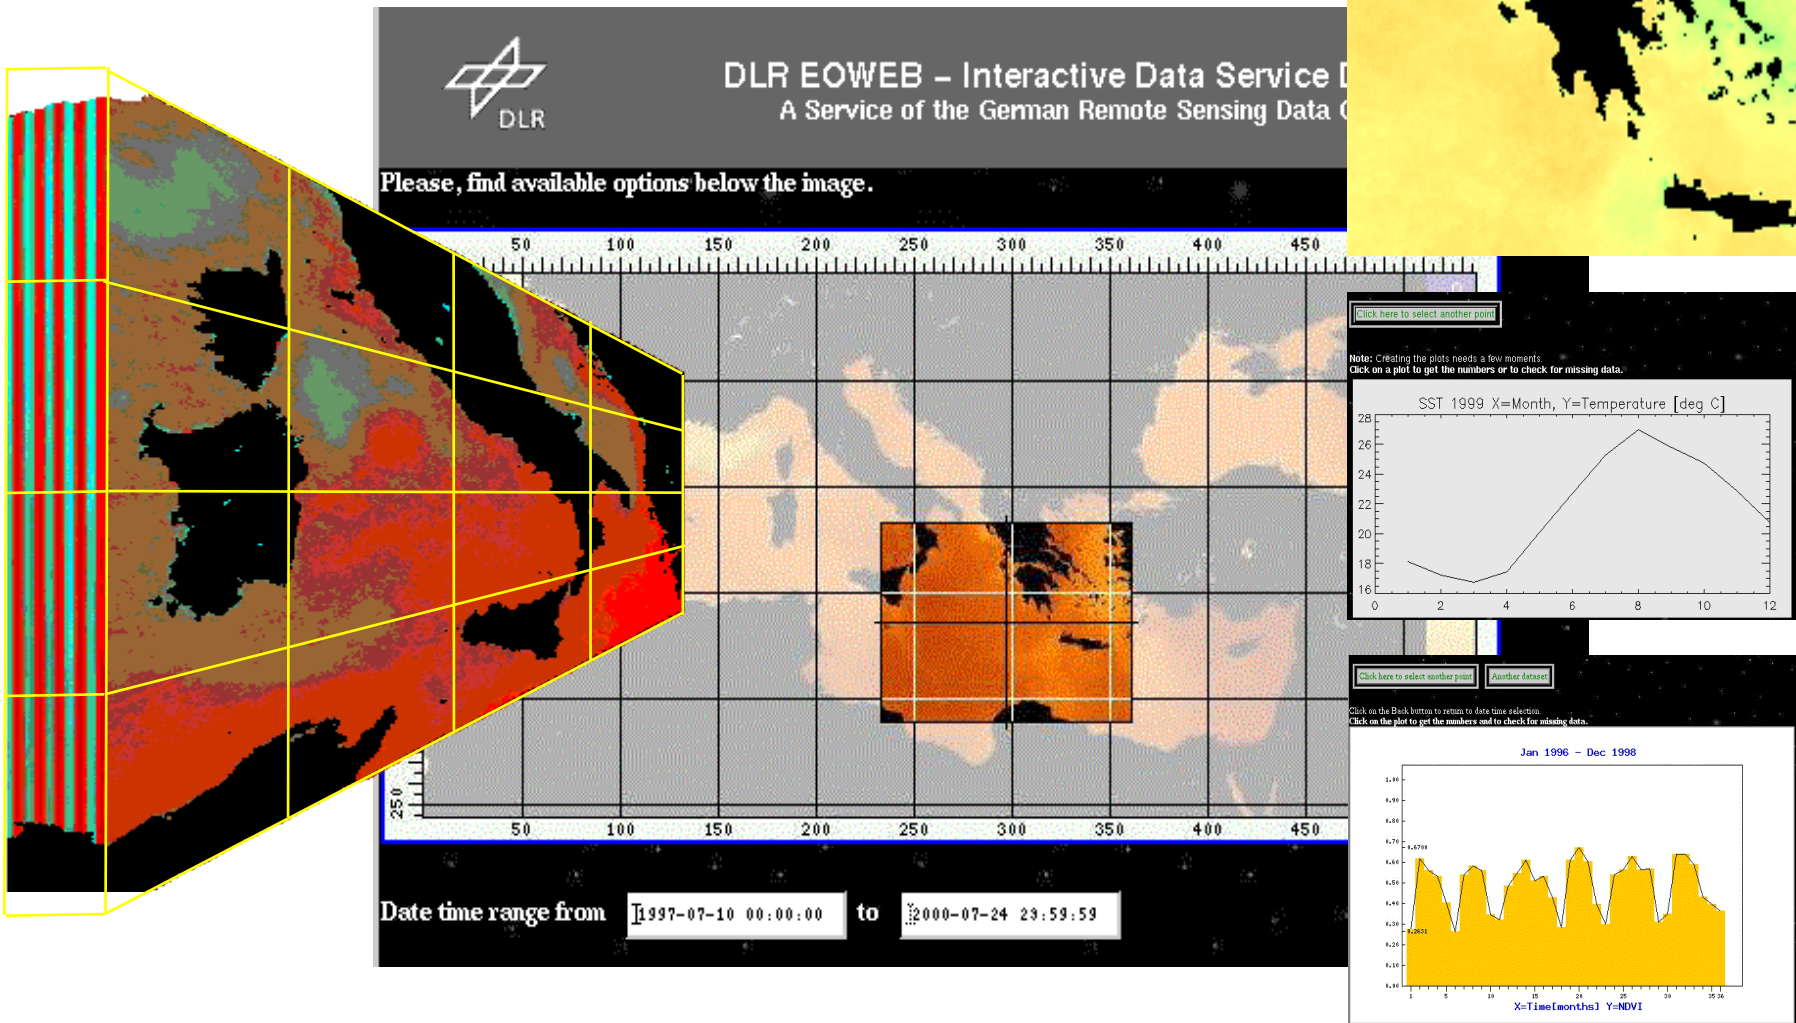

rasdaman

the rasdaman team

Constructor University | rasdaman GmbH

l-sis.org | rasdaman.com

rasdaman

- = raster data manager: actionable datacubes
 - pioneered by rasdaman team (patents, publications)
- Scalable Big Datacube management & analytics
 - multi-PB, 1000x parallelization, planetary-scale federation
- OGC & ISO standards blueprint, reference implementation, awards

rasdaman Architecture

full stack implementation

The Beginnings of Datacubes

200+ scientific publications

Early Ortho Image Timeseries

[Diedrich et al 2002, using rasdaman]