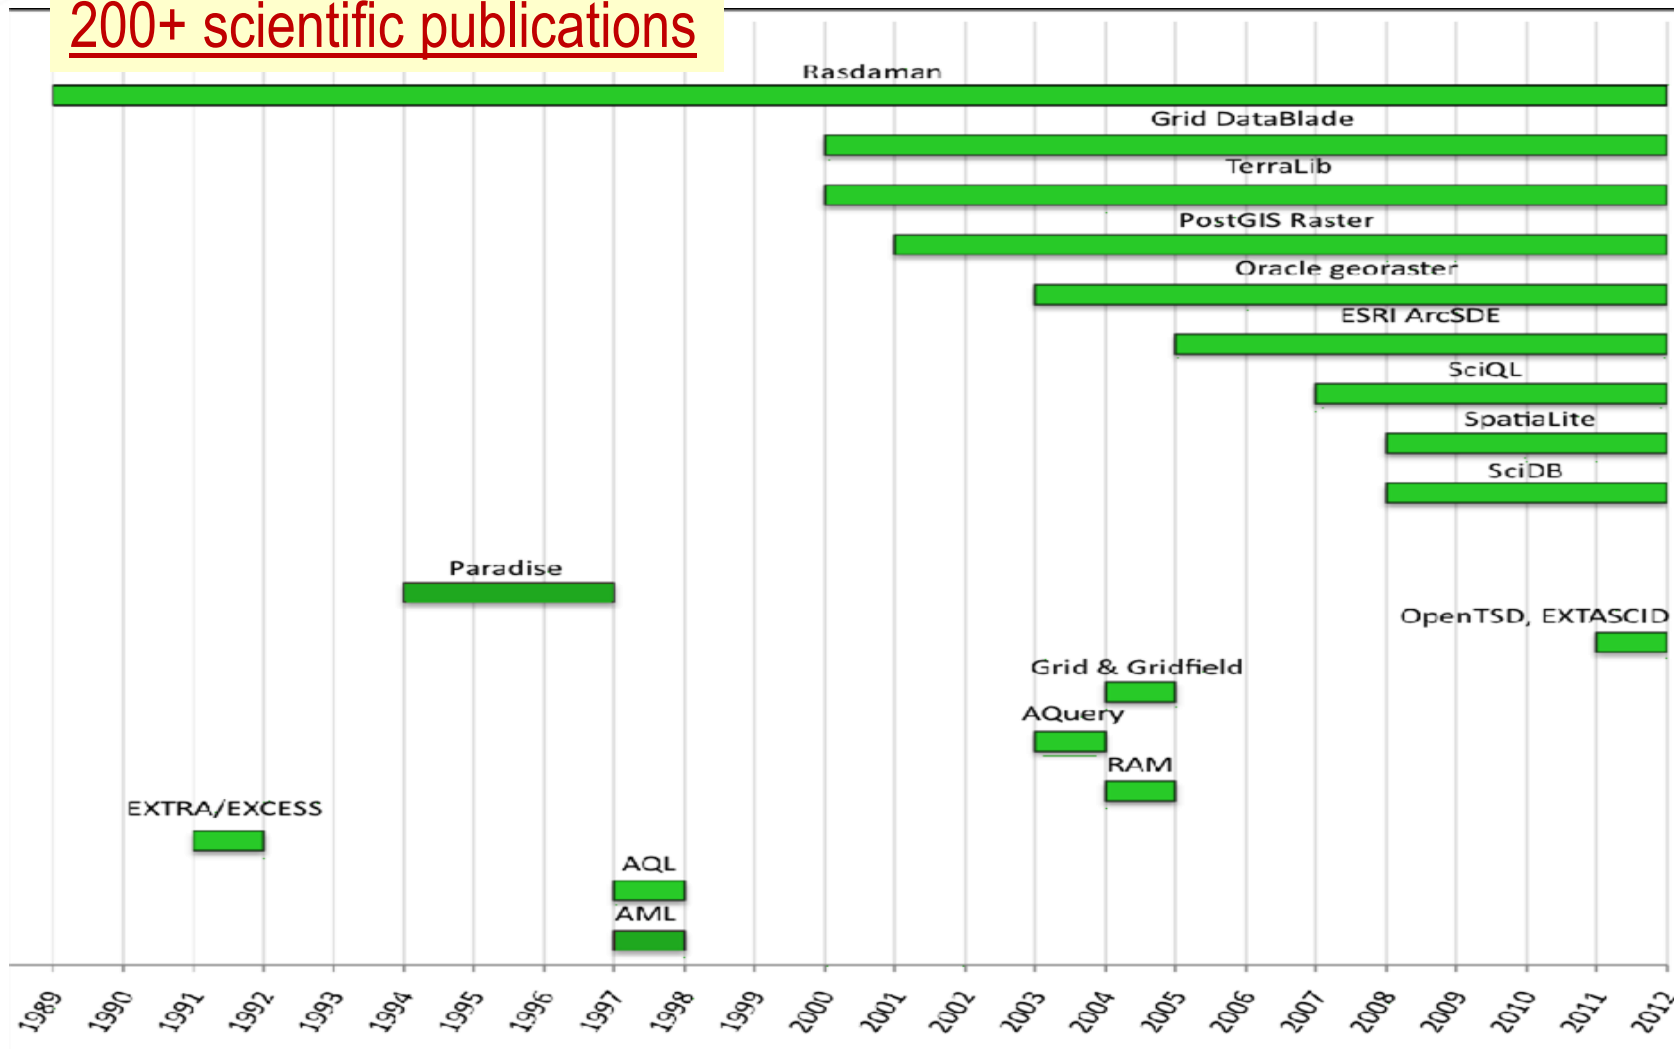

rasdaman

the rasdaman team

Constructor University | rasdaman GmbH

l-sis.org | rasdaman.com

rasdaman

- = raster data manager: actionable datacubes
 - pioneered by rasdaman team (patents, publications)
- Scalable Big Datacube management & analytics
 - multi-PB, 1000x parallelization, planetary-scale federation
- OGC & ISO standards blueprint, reference implementation, awards

rasdaman Architecture

full stack implementation

The Beginnings of Datacubes

200+ scientific publications

Early Ortho Image Timeseries

[Diedrich et al 2002, using rasdaman]